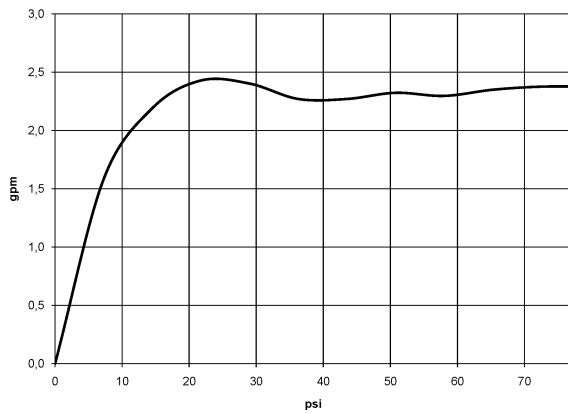

Shower - CL.1

WATER FAN vertical Body spray - Dark Platinum matte

Article number: 36 513 979-99 0010

- Pressurized cascade stream
- Vertical jet
- Adjustable jet
- Cover plate 9-1/2" x 2-3/8"
- 1/2" connection
- Water flow rate limited to max. 1.8 gpm

Dark Platinum matte

Accessory is required for this item.

Dimensional drawing

All dimensions in mm / inch = mm x 0,0394

Shower - CL.1
WATER FAN vertical Body spray - Dark Platinum matte
Article number: 36 513 979-99 0010

Flow rate chart

Shower - CL.1

WATER FAN vertical Body spray - Dark Platinum matte

Article number: 36 513 979-99 0010

Other surface finishes

polished chrome
36 513 979-00 0010

platinum matte
36 513 979-06 0010