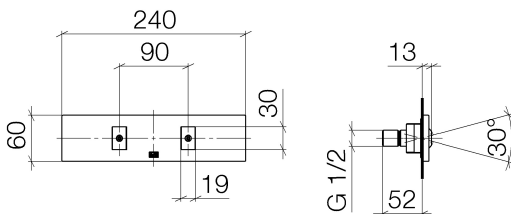

Shower - CL.1

WATER FAN vertical Body spray - Dark Platinum matte

Article number: 36 513 979-99 0010

- Pressurized cascade stream
- Vertical jet
- Adjustable jet
- Cover plate 9-1/2" x 2-3/8"
- 1/2" connection
- Water flow rate limited to max. 1.8 gpm

Dark Platinum matte

Accessory is required for this item.

Dimensional drawing

All dimensions in mm / inch = mm x 0,0394

Shower - CL.1
WATER FAN vertical Body spray - Dark Platinum matte
Article number: 36 513 979-99 0010

Flow rate chart

Shower - CL.1

WATER FAN vertical Body spray - Dark Platinum matte

Article number: 36 513 979-99 0010

Other surface finishes

polished chrome
36 513 979-00 0010

platinum matte
36 513 979-06 0010

Required article

35 206 970-90 0010

Rough -

Shower - CL.1
WATER FAN vertical Body spray - Dark Platinum matte
Article number: 36 513 979-99 0010

Spare parts list

Number	Item Number	Designation	Number of units
--------	-------------	-------------	-----------------